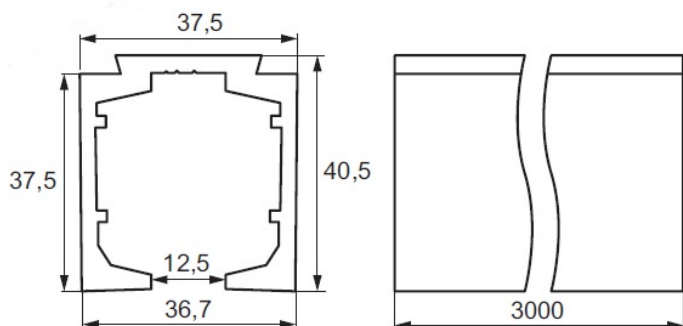

# PRODUCT SHEET

**Description:**

Alu Top Profile 3000mm, Brushed Alu F/Glass Folding Door

**Item number:**

28.25.220-0

| Units | Box | Carton | HS Code    | Barcode  |
|-------|-----|--------|------------|--|
| Pcs.  | 1   | 7      | 7604299090 |  |
|       |     |        |            | 5704866444736  |